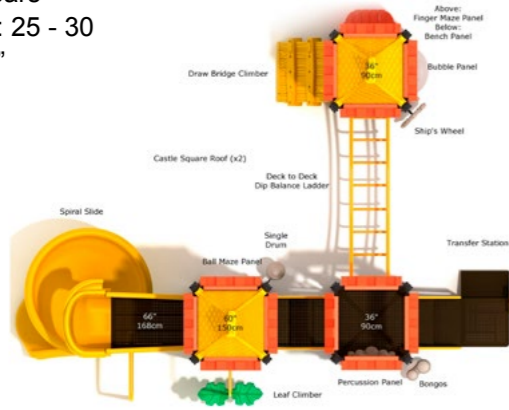

Chivalry Canyon

#PCT060
Safety Zone: 29' 1" X 32' 11"
Ages: 5 - 12 years
Child Capacity: 25 - 30
Fall Height: 66"

Song of Sages

#PCT011
Safety Zone: 33' 10" X 39' 1"
Ages: 5 - 12 years
Child Capacity: 42 - 48
Fall Height: 72"