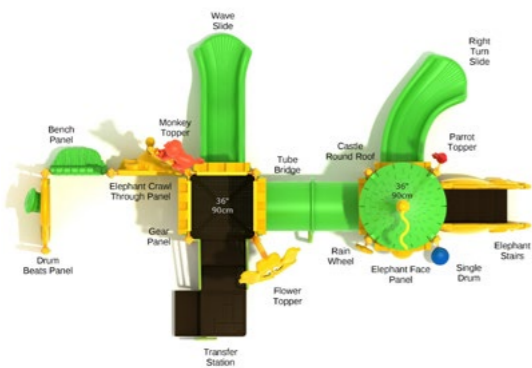

May Day Market

#PCT019

Safety Zone: 25' 6" X 34' 6"

Ages: 2 - 5 years

Child Capacity: 27 - 31

Fall Height: 36"