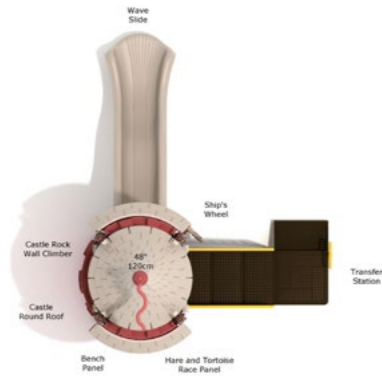

Chancellor's Chamber

#PCT039
Safety Zone: 21' 9" X 24' 1"
Ages: 2 - 12 years
Child Capacity: 10 - 14
Fall Height: 48"