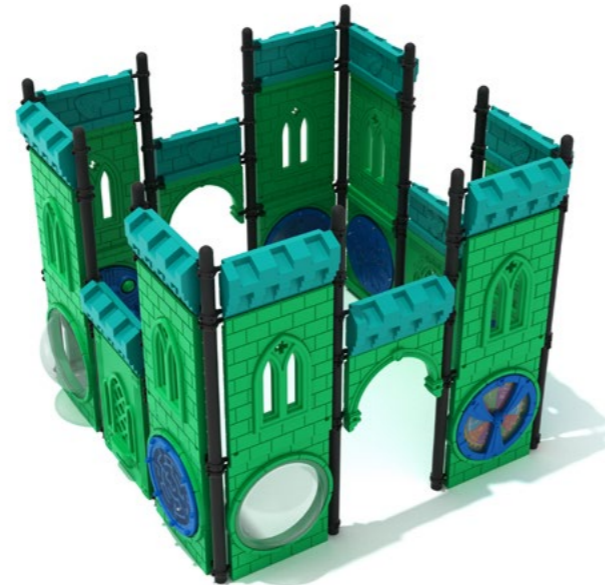

6 - 23 month

Little Kings and Queens will love the learning and play experiences on our infant and toddler Castle Structures.

Alchemist Bunker

#PCT050
 Safety Zone: 13' 8" X 13' 8"
 Ages: 6 - 23 months
 Child Capacity: 12 - 15
 Fall Height: 12"

Teetotum Turret

#PCT044
 Safety Zone: 16' 9" X 17' 5"
 Ages: 6 - 23 months
 Child Capacity: 15 - 20
 Fall Height: 30"

CALL (800) 667-0097

6 - 23 MONTHS

Horizon's Camp

#PCT036
 Safety Zone: 13' 3" X 20' 11"
 Ages: 6 - 23 month
 Child Capacity: 15 - 20
 Fall Height: 12"

Ironclad Fortress

#PCT065
 Safety Zone: 15' 3" X 15' 3"
 Ages: 6 - 23 month
 Child Capacity: 28 - 32
 Fall Height: N/A

Cake Fort

#PCT062
 Safety Zone: 16' 9" X 21' 4"
 Ages: 6 - 23 month
 Child Capacity: 16 - 23
 Fall Height: 30"