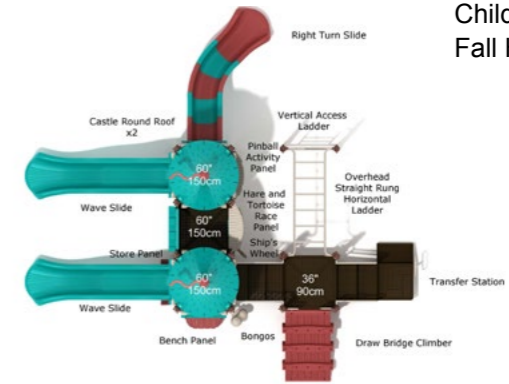

Watling Wardship

#PCT070
Safety Zone: 31' 10" X 34' 7"
Ages: 5 - 12 years
Child Capacity: 31 - 36
Fall Height: 84"