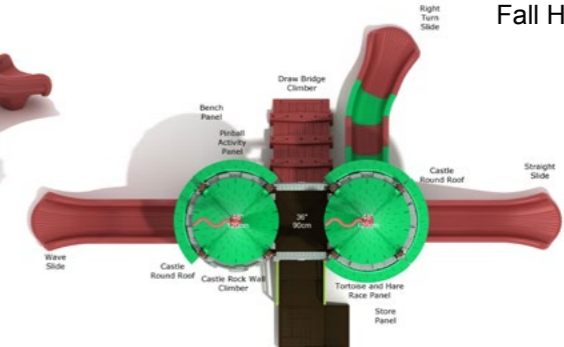

Rider's Reach

#PCT073
 Safety Zone: 36' 4" X 31' 9"
 Ages: 2 - 12 years
 Child Capacity: 26 - 30
 Fall Height: 60"

Oracle's Library

#PCT043
 Safety Zone: 34' 5" X 31'
 Ages: 2 - 12 years
 Child Capacity: 28 - 32
 Fall Height: 60"

Winding River Lookout

#PCT002
 Safety Zone: 24' 4" X 31' 1"
 Ages: 2 - 12 years
 Child Capacity: 26 - 30
 Fall Height: 66"

Hemyock Halls

#PCT054
 Safety Zone: 36' 1" X 26' 5"
 Ages: 2 - 12 years
 Child Capacity: 18 - 24
 Fall Height: 48"