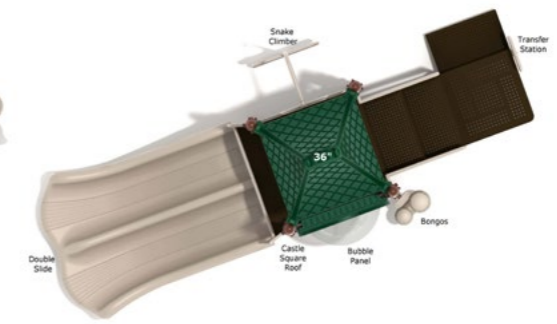

Fair Fables
#PCT074
Safety Zone: 17' 5" X 25' 9"
Ages: 2 - 12 years
Child Capacity: 15 - 18
Fall Height: 36"