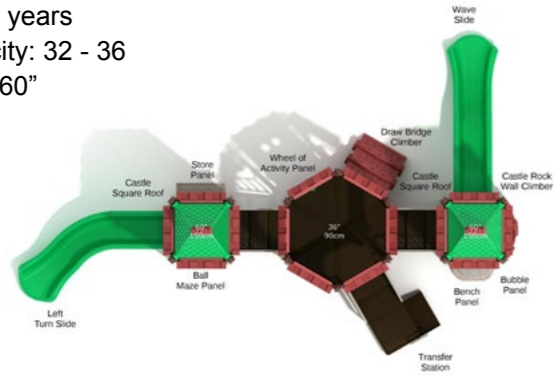

Winter Winds

#PCT013
 Safety Zone: 24' 7" X 43' 4"
 Ages: 5 - 12 years
 Child Capacity: 29 - 34
 Fall Height: 72"

Forbidden Fortune

#PCT006
 Safety Zone: 33' 6" X 36' 3"
 Ages: 5 - 12 years
 Child Capacity: 33 - 40
 Fall Height: 84"

Camelot Court

#PCT012
 Safety Zone: 25' 7" X 29' 10"
 Ages: 5 - 12 years
 Child Capacity: 33 - 38
 Fall Height: 96"

Bravery Helm

#PCT035
 Safety Zone: 31' X 33' 10"
 Ages: 5 - 12 years
 Child Capacity: 33 - 38
 Fall Height: 72"

Woodland Escape

#PCT057
 Safety Zone: 29' 2" X 38' 7"
 Ages: 5 - 12 years
 Child Capacity: 32 - 36
 Fall Height: 60"

League of Luck

#PCT023
 Safety Zone: 35' 6" X 38' 7"
 Ages: 5 - 12 years
 Child Capacity: 41 - 45
 Fall Height: 96"

Chivalry Canyon

#PCT060
 Safety Zone: 29' 1" X 32' 11"
 Ages: 5 - 12 years
 Child Capacity: 25 - 30
 Fall Height: 66"

Song of Sages

#PCT011
 Safety Zone: 33' 10" X 39' 1"
 Ages: 5 - 12 years
 Child Capacity: 42 - 48
 Fall Height: 72"