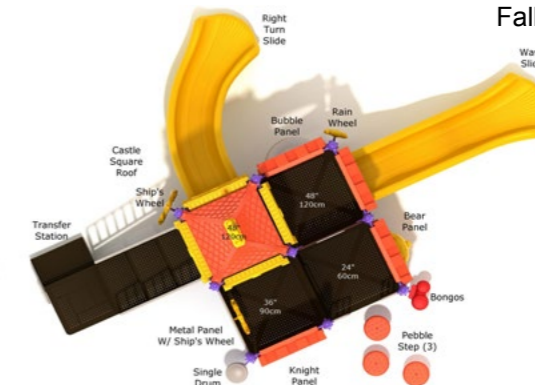

Knight's Stable

#PCT040
Safety Zone: 28' 5" X 31' 8"
Ages: 2 - 12 years
Child Capacity: 30 - 35
Fall Height: 48"