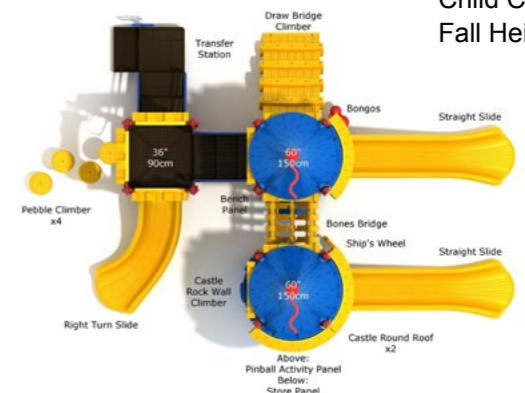

Paddock Point

#PCT026
Safety Zone: 26' 7" X 34' 10"
Ages: 2 - 12 years
Child Capacity: 36 - 42
Fall Height: 60"