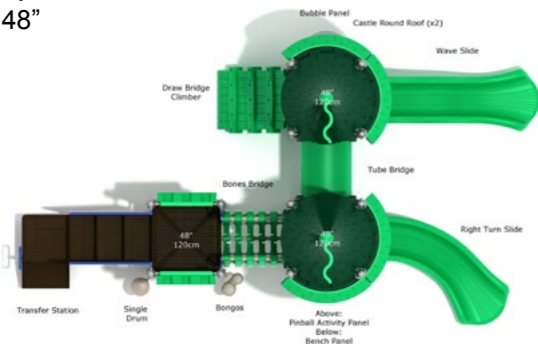

Jade Paradise

#PCT003
Safety Zone: 24' 10" X 34' 3"
Ages: 2 - 12 years
Child Capacity: 25 - 35
Fall Height: 48"