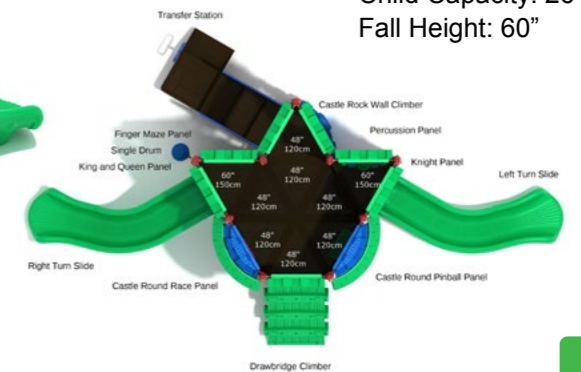

Friar's Fealty

#PCT004
 Safety Zone: 31' 7" X 35'
 Ages: 2 - 12 years
 Child Capacity: 32 - 42
 Fall Height: 66"

Rightful Reign

#PCT037
 Safety Zone: 28' 6" X 35' 6"
 Ages: 2 - 12 years
 Child Capacity: 31 - 35
 Fall Height: 60"

Ballygally Berm

#PCT068
 Safety Zone: 34' 7" X 35' 7"
 Ages: 2 - 12 years
 Child Capacity: 36 - 42
 Fall Height: 60"

Eyre of Edgar

#PCT018
 Safety Zone: 26' 9" X 37' 5"
 Ages: 2 - 12 years
 Child Capacity: 26 - 30
 Fall Height: 60"