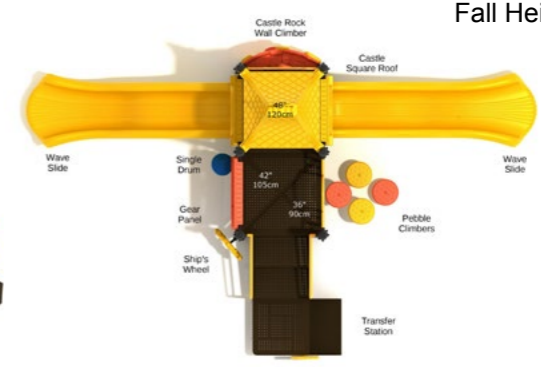

Minstrel's Merriment
#PCT072
Safety Zone: 23' 4" X 30' 5"
Ages: 2 - 12 years
Child Capacity: 16 - 20
Fall Height: 48"

CALL (800) 667-0097

2 - 12 YEARS