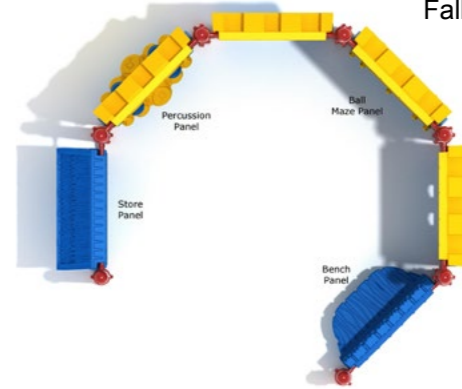

Alchemist Bunker

#PCT050
Safety Zone: 13' 8" X 13' 8"
Ages: 6 - 23 months
Child Capacity: 12 - 15
Fall Height: 12"