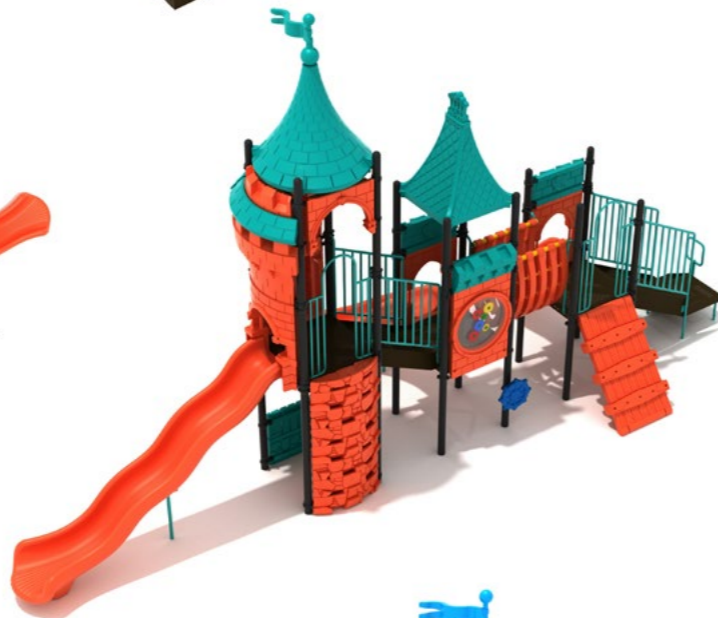

Winter Winds

#PCT013
Safety Zone: 24' 7" X 43' 4"
Ages: 5 - 12 years
Child Capacity: 29 - 34
Fall Height: 72"