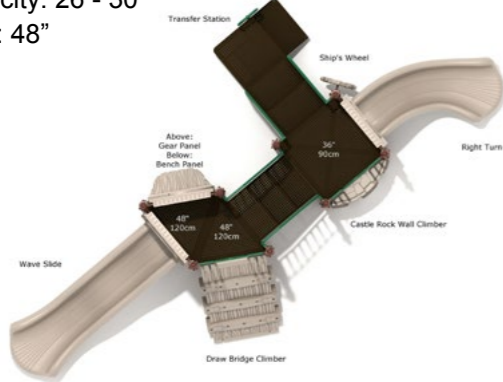

Fair Fables
 #PCT074
 Safety Zone: 17' 5" X 25' 9"
 Ages: 2 - 12 years
 Child Capacity: 15 - 18
 Fall Height: 36"

Minstrel's Merriment
 #PCT072
 Safety Zone: 23' 4" X 30' 5"
 Ages: 2 - 12 years
 Child Capacity: 16 - 20
 Fall Height: 48"

CALL (800) 667-0097

2 - 12 YEARS

Chancellor's Chamber

#PCT039
 Safety Zone: 21' 9" X 24' 1"
 Ages: 2 - 12 years
 Child Capacity: 10 - 14
 Fall Height: 48"

Coastal Citadel

#PCT055
 Safety Zone: 35' 7" X 22' 3"
 Ages: 2 - 12 years
 Child Capacity: 20 - 24
 Fall Height: 36"

Catapult Cove

#PCT075
 Safety Zone: 22' 4" X 33' 9"
 Ages: 2 - 12 years
 Child Capacity: 26 - 30
 Fall Height: 48"

Roundtable Rabble

#PCT042
 Safety Zone: 24' 11" X 33' 4"
 Ages: 2 - 12 years
 Child Capacity: 21 - 25
 Fall Height: 36"