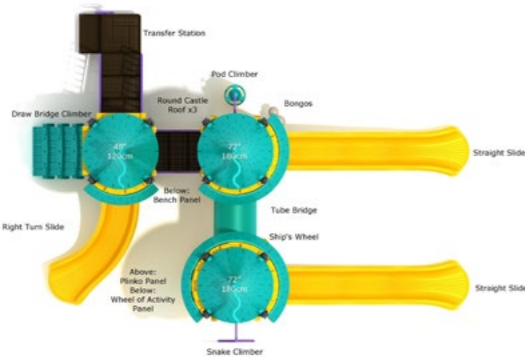

Seaside Spires

#PCT009
Safety Zone: 29' 10" X 35' 2"
Ages: 5 - 12 years
Child Capacity: 25 - 32
Fall Height: 72"

Raiding Wreckage

#PCT021
Safety Zone: 44' 5" X 47' 7"
Ages: 5 - 12 years
Child Capacity: 51 - 55
Fall Height: 84"