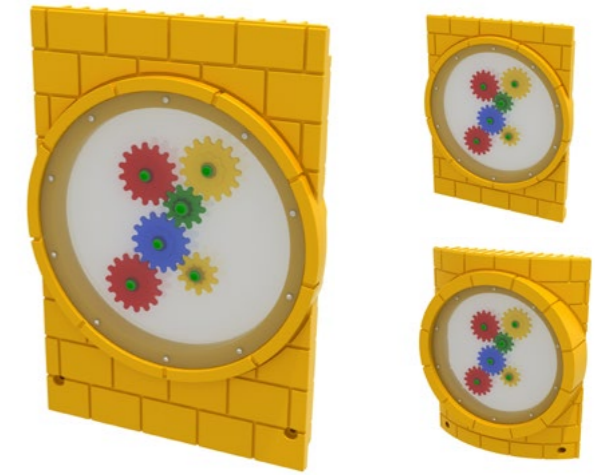

CASTLE COMPONENTS

Activity Panels

Some of our best-selling activity panels have been reimagined for the Castle Series. This iconic brick molding elevates the accessories and aligns with the highly themed play systems. You will find each panel in three varieties: Deck, Ground and Round. We also created some new, one-of-a-kind castle-themed panels for a truly Medieval moment on the playground.

Roofs and Climbers

Castle Series play structures are characterized by several unique features, like the roofs adorned with crowns and flags. And in addition to the classic climbers, we introduced the Draw Bridge Climber and Castle Rock Wall Climber to challenge children who are fleet of foot and courageous of heart.

**New
Brick Texture**

**Uses
3.5-inch Posts**

**Instantly
Recognizable
Theming**

Castle Bubble Panel
#PECCT001

Castle Gear Panel
#PECCT003

Castle Activity Wheel Panel
#PECCT004

Castle Ball Maze Panel
#PECCT005