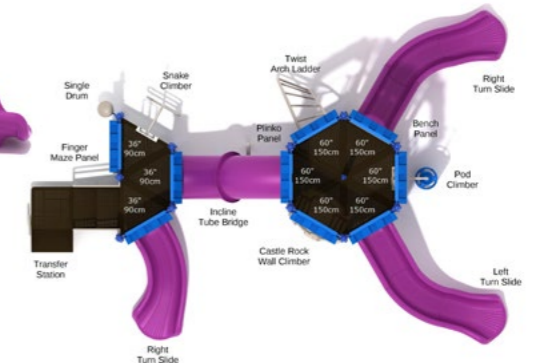

Rightful Reign

#PCT037
Safety Zone: 28' 6" X 35' 6"
Ages: 2 - 12 years
Child Capacity: 31 - 35
Fall Height: 60"