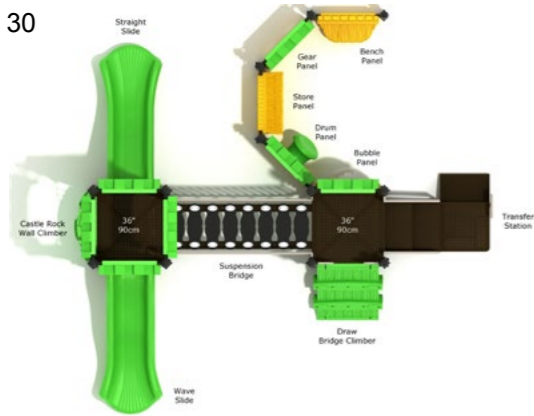

Avalon Island

#PCT047
Safety Zone: 28' 3" X 29' 8"
Ages: 2 - 12 years
Child Capacity: 26 - 30
Fall Height: 36"