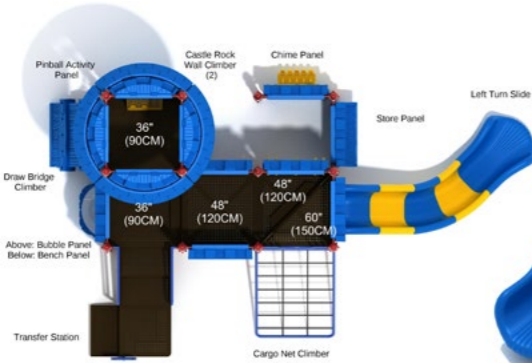

Albion Abbey

#PCT063
Safety Zone: 23' 11" X 31' 10"
Ages: 2 - 12 years
Child Capacity: 33 - 38
Fall Height: 60"