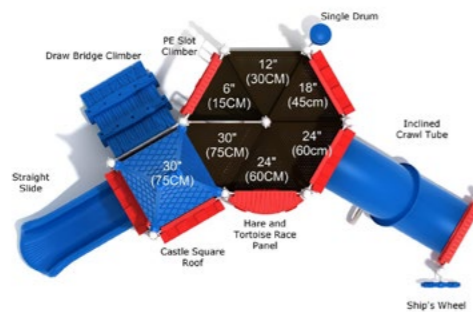

Teetotum Turret

#PCT044
 Safety Zone: 16' 9" X 17' 5"
 Ages: 6 - 23 months
 Child Capacity: 15 - 20
 Fall Height: 30"

CALL (800) 667-0097

6 - 23 MONTHS

Horizon's Camp

#PCT036
 Safety Zone: 13' 3" X 20' 11"
 Ages: 6 - 23 month
 Child Capacity: 15 - 20
 Fall Height: 12"

Ironclad Fortress

#PCT065
 Safety Zone: 15' 3" X 15' 3"
 Ages: 6 - 23 month
 Child Capacity: 28 - 32
 Fall Height: N/A

Cake Fort

#PCT062
 Safety Zone: 16' 9" X 21' 4"
 Ages: 6 - 23 month
 Child Capacity: 16 - 23
 Fall Height: 30"