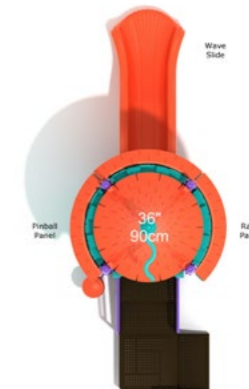

Jolly Court Jester

#PCT017
Safety Zone: 17' 9" X 25' 8"
Ages: 2 - 5 years
Child Capacity: 7 - 10
Fall Height: 36"