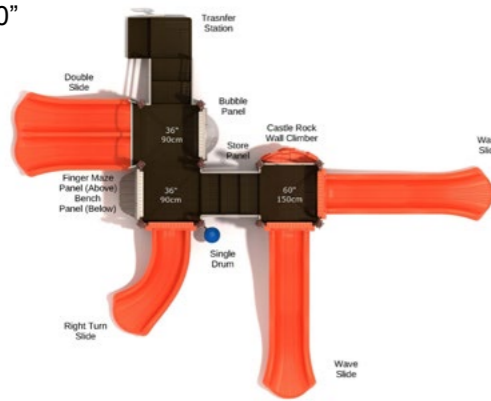

Rider's Reach

#PCT073
Safety Zone: 36' 4" X 31' 9"
Ages: 2 - 12 years
Child Capacity: 26 - 30
Fall Height: 60"