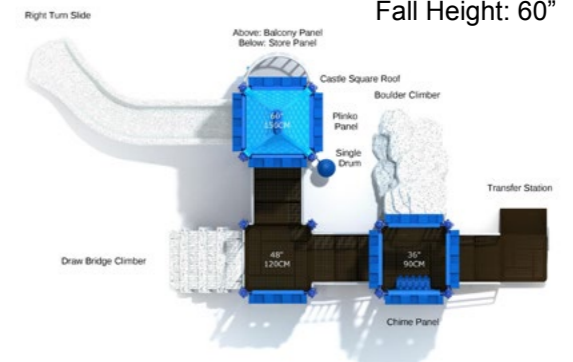

Ballygally Berm

#PCT068
 Safety Zone: 34' 7" X 35' 7"
 Ages: 2 - 12 years
 Child Capacity: 36 - 42
 Fall Height: 60"

Eyre of Edgar

#PCT018
 Safety Zone: 26' 9" X 37' 5"
 Ages: 2 - 12 years
 Child Capacity: 26 - 30
 Fall Height: 60"

Gilded Towers

#PCT048
 Safety Zone: 36' 11" X 31' 9"
 Ages: 2 - 12 years
 Child Capacity: 30 - 35
 Fall Height: 60"

Alcazar Acres

#PCT001
 Safety Zone: 29' X 35' 3"
 Ages: 2 - 12 years
 Child Capacity: 35 - 40
 Fall Height: 72"

Jade Paradise

#PCT003
 Safety Zone: 24' 10" X 34' 3"
 Ages: 2 - 12 years
 Child Capacity: 25 - 35
 Fall Height: 48"

Samhain Siege

#PCT058
 Safety Zone: 23' 10" X 33' 9"
 Ages: 2 - 12 years
 Child Capacity: 33 - 38
 Fall Height: 60"