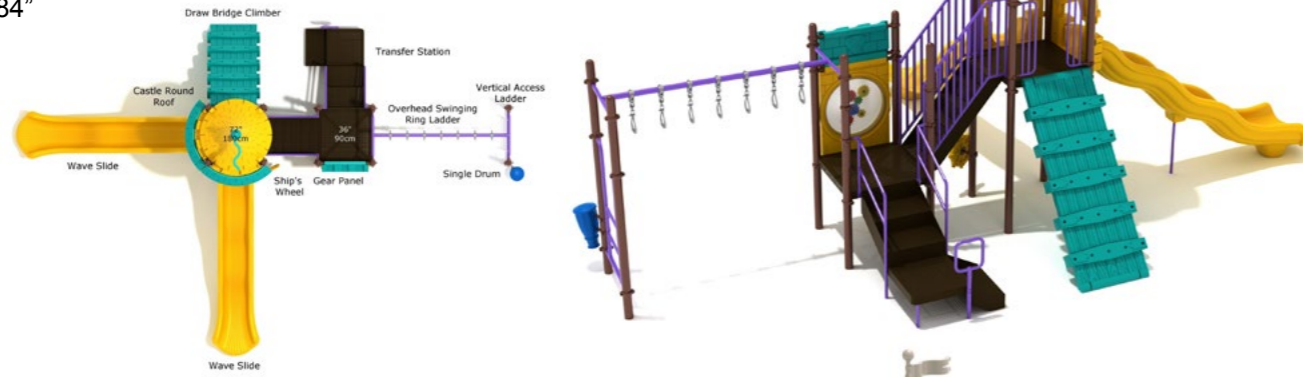

Flight of Fairies

#PCT005
Safety Zone: 30' 9" X 40' 5"
Ages: 5 - 12 years
Child Capacity: 30 - 35
Fall Height: 84"