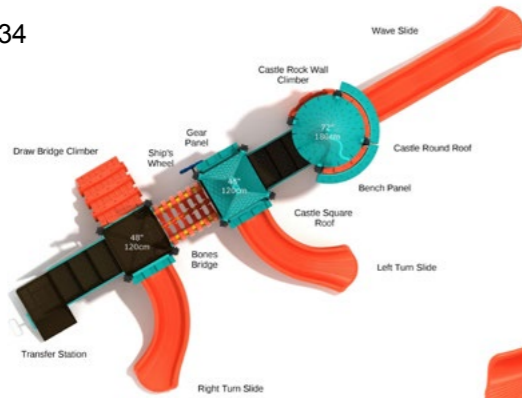

Winter Winds

#PCT013
Safety Zone: 24' 7" X 43' 4"
Ages: 5 - 12 years
Child Capacity: 29 - 34
Fall Height: 72"