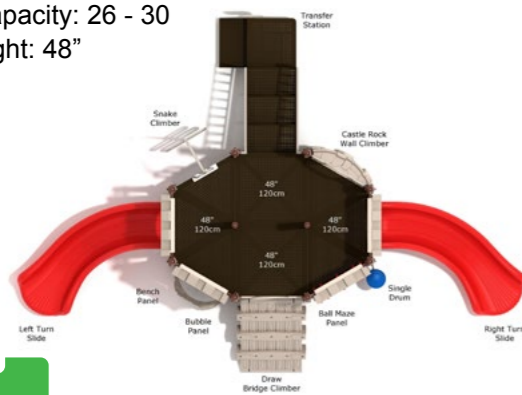

Belfry Bridge

#PCT049
Safety Zone: 27' 2" X 32' 9"
Ages: 2 - 12 years
Child Capacity: 26 - 30
Fall Height: 48"