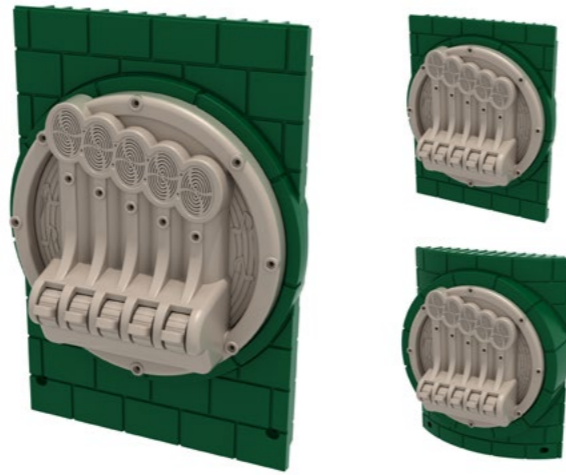

Castle Chime Panel
#PECCT014