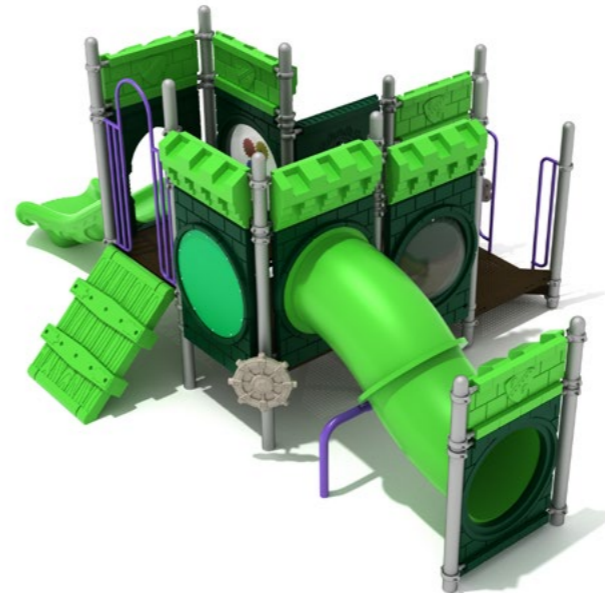

Teetotum Turret

#PCT044
Safety Zone: 16' 9" X 17' 5"
Ages: 6 - 23 months
Child Capacity: 15 - 20
Fall Height: 30"

CALL (800) 667-0097

6 - 23 MONTHS