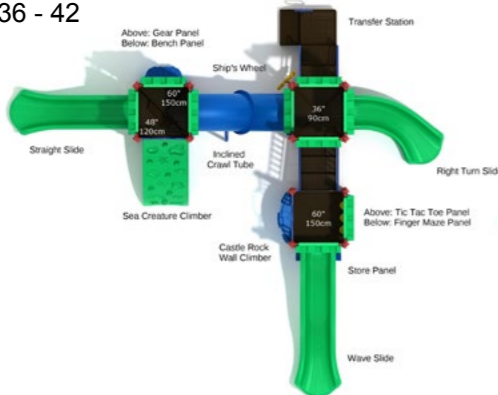

Friar's Fealty

#PCT004
 Safety Zone: 31' 7" X 35'
 Ages: 2 - 12 years
 Child Capacity: 32 - 42
 Fall Height: 66"

Rightful Reign

#PCT037
 Safety Zone: 28' 6" X 35' 6"
 Ages: 2 - 12 years
 Child Capacity: 31 - 35
 Fall Height: 60"

Ballygally Berm

#PCT068
 Safety Zone: 34' 7" X 35' 7"
 Ages: 2 - 12 years
 Child Capacity: 36 - 42
 Fall Height: 60"

Eyre of Edgar

#PCT018
 Safety Zone: 26' 9" X 37' 5"
 Ages: 2 - 12 years
 Child Capacity: 26 - 30
 Fall Height: 60"