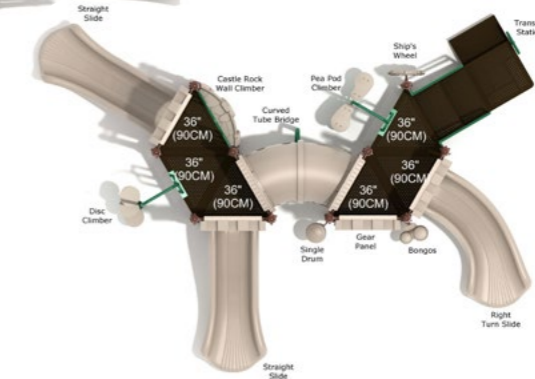

Roundtable Rabble

#PCT042
Safety Zone: 24' 11" X 33' 4"
Ages: 2 - 12 years
Child Capacity: 21 - 25
Fall Height: 36"