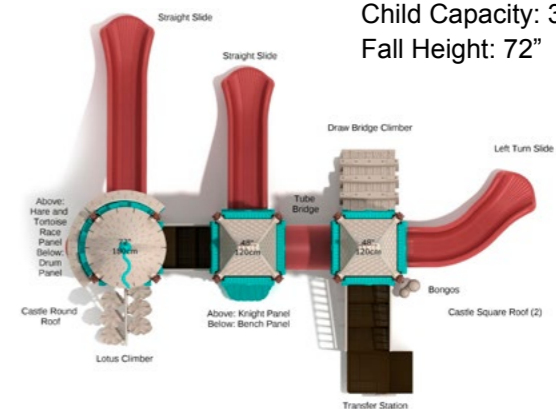

Winter Winds

#PCT013
 Safety Zone: 24' 7" X 43' 4"
 Ages: 5 - 12 years
 Child Capacity: 29 - 34
 Fall Height: 72"

Forbidden Fortune

#PCT006
 Safety Zone: 33' 6" X 36' 3"
 Ages: 5 - 12 years
 Child Capacity: 33 - 40
 Fall Height: 84"

Camelot Court

#PCT012
 Safety Zone: 25' 7" X 29' 10"
 Ages: 5 - 12 years
 Child Capacity: 33 - 38
 Fall Height: 96"

Bravery Helm

#PCT035
 Safety Zone: 31' X 33' 10"
 Ages: 5 - 12 years
 Child Capacity: 33 - 38
 Fall Height: 72"