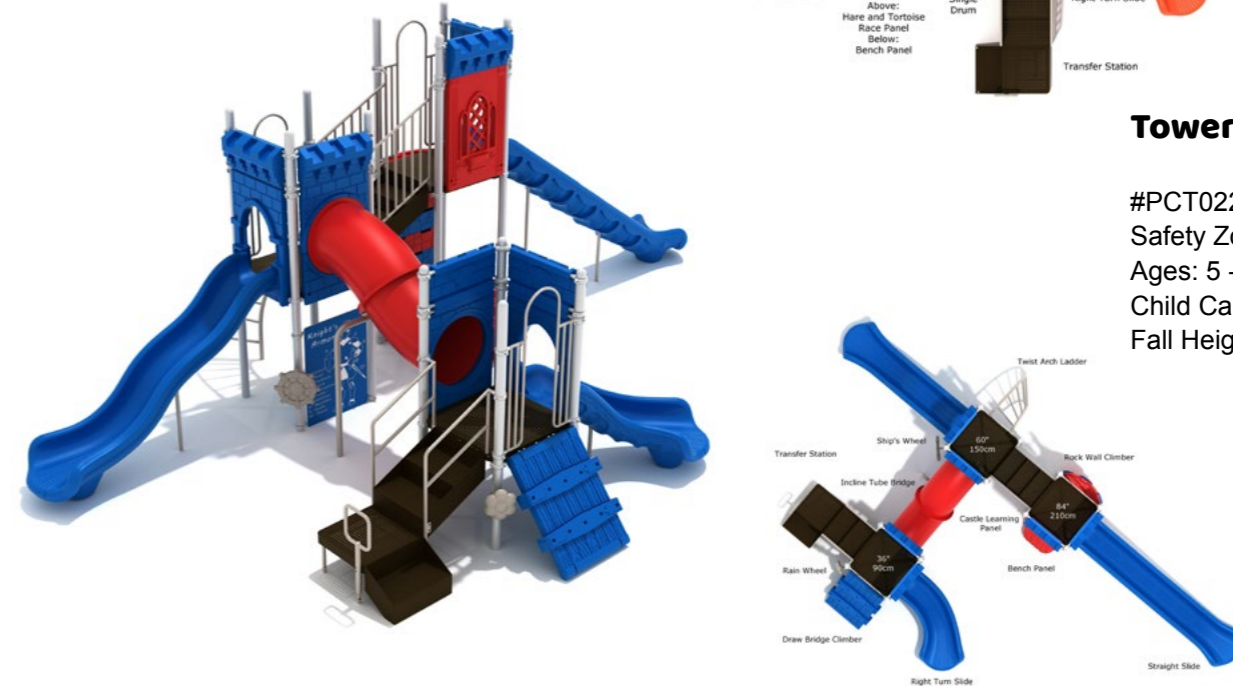

Towering Heights

#PCT022
Safety Zone: 29' 10" X 42' 10"
Ages: 5 - 12 years
Child Capacity: 33 - 43
Fall Height: 84"