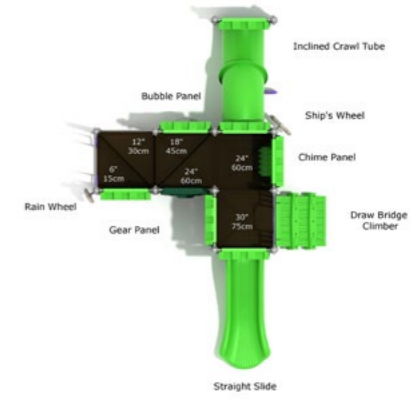

Teetotum Turret

#PCT044
Safety Zone: 16' 9" X 17' 5"
Ages: 6 - 23 months
Child Capacity: 15 - 20
Fall Height: 30"

CALL (800) 667-0097

6 - 23 MONTHS