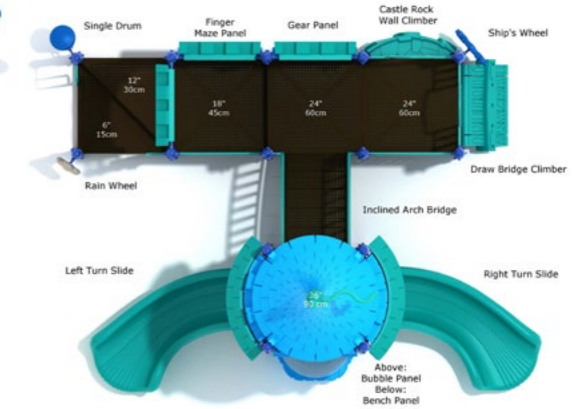

Guarded Gatehouse

#PCT069

Safety Zone: 23' 10" X 27' 3"

Ages: 2 - 5 years

Child Capacity: 20 - 26

Fall Height: 36"

May Day Market

#PCT019

Safety Zone: 25' 6" X 34' 6"

Ages: 2 - 5 years

Child Capacity: 27 - 31

Fall Height: 36"

Lambkin's Lute

#PCT076

Safety Zone: 33' 11" X 30' 5"

Ages: 2 - 5 years