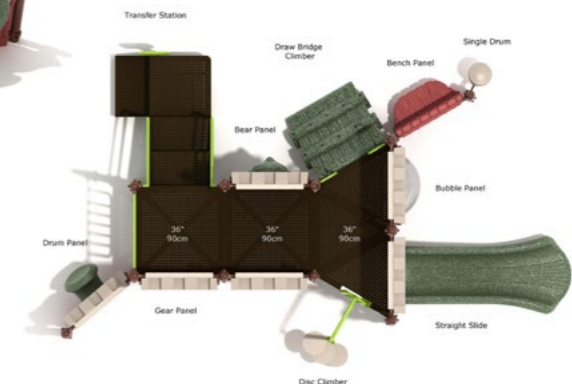

Mystic Ruins

#PCT020
Safety Zone: 22' 4" X 29' 2"
Ages: 2 - 5 years
Child Capacity: 26 - 30
Fall Height: 36"

CALL (800) 667-0097

2 - 5 YEARS