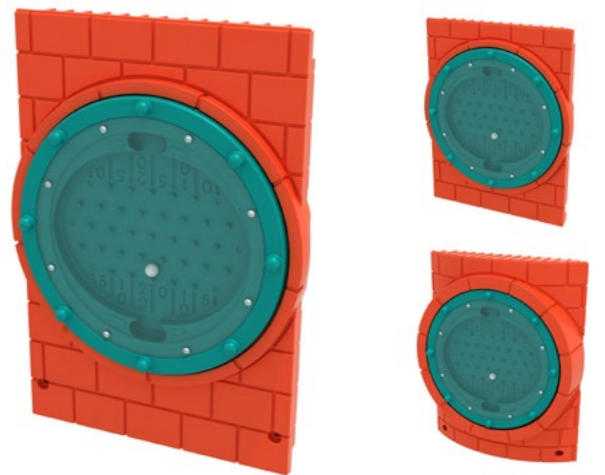

Castle Plinko Panel
#PECCT009