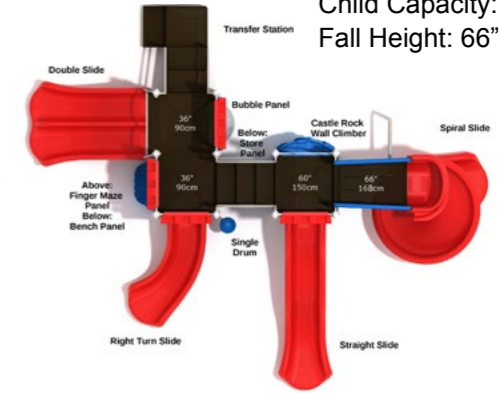

Belfry Bridge

#PCT049
 Safety Zone: 27' 2" X 32' 9"
 Ages: 2 - 12 years
 Child Capacity: 26 - 30
 Fall Height: 48"

Knight's Stable

#PCT040
 Safety Zone: 28' 5" X 31' 8"
 Ages: 2 - 12 years
 Child Capacity: 30 - 35
 Fall Height: 48"

Avalon Island

#PCT047
 Safety Zone: 28' 3" X 29' 8"
 Ages: 2 - 12 years
 Child Capacity: 26 - 30
 Fall Height: 36"

Merlin's Magic

#PCT052
 Safety Zone: 31' 7" X 35'
 Ages: 2 - 12 years
 Child Capacity: 32 - 42
 Fall Height: 66"