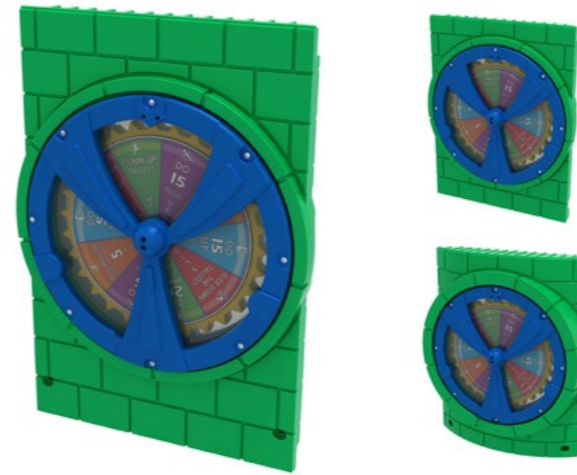

**New
Brick Texture**

**Uses
3.5-inch Posts**

**Instantly
Recognizable
Theming**

Castle Bubble Panel
#PECCT001

Castle Gear Panel
#PECCT003

Castle Activity Wheel Panel
#PECCT004

Castle Ball Maze Panel
#PECCT005