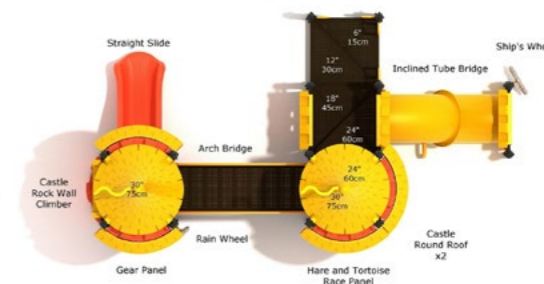

Barley Break

#PCT046
 Safety Zone: 18' 11" X 22' 4"
 Ages: 6 - 23 month
 Child Capacity: 28 - 35
 Fall Height: 30"

Hall of Kings

#PCT033
 Safety Zone: 22' 10" X 15' 6"
 Ages: 6 - 23 month
 Child Capacity: 29 - 34
 Fall Height: 30"

Arrow Loop Archer

#PCT045
 Safety Zone: 14' 9" X 24' 4"
 Ages: 6 - 23 month
 Child Capacity: 21 - 25
 Fall Height: 30"

2 - 5 YEARS

For toddlers with active imaginations, the Castle Series is sure to be a great way to stimulate their creativity.