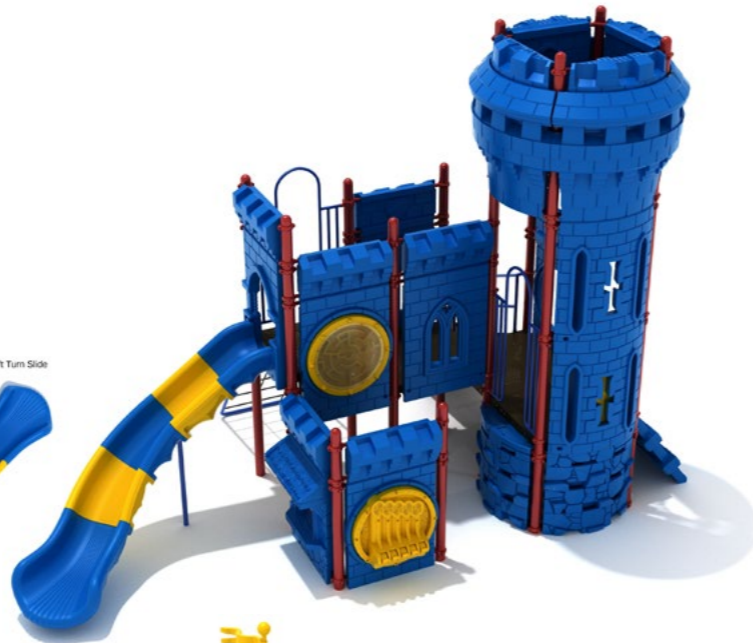

Winding River Lookout

#PCT002
 Safety Zone: 24' 4" X 31' 1"
 Ages: 2 - 12 years
 Child Capacity: 26 - 30
 Fall Height: 66"

Hemyock Halls

#PCT054
 Safety Zone: 36' 1" X 26' 5"
 Ages: 2 - 12 years
 Child Capacity: 18 - 24
 Fall Height: 48"

Albion Abbey

#PCT063
 Safety Zone: 23' 11" X 31' 10"
 Ages: 2 - 12 years
 Child Capacity: 33 - 38
 Fall Height: 60"

Dragon's Dungeon

#PCT014
 Safety Zone: 27' 8" X 31' 5"
 Ages: 2 - 12 years
 Child Capacity: 25 - 35
 Fall Height: 48"