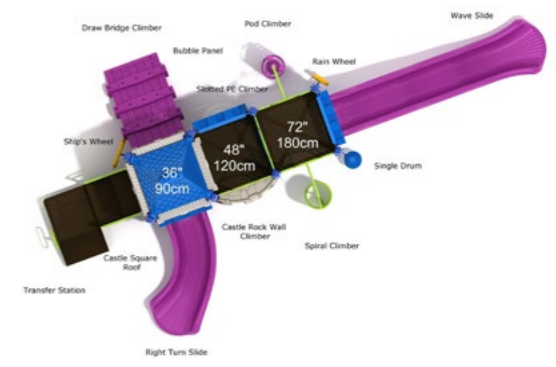

CLIMB
As target age increases, so does the height of the structure. So we make sure there are plenty of ways to climb to the top.

Shrieking Chateau
#PCT027
Safety Zone: 26' 2" X 33' 10"
Ages: 5 - 12 years
Child Capacity: 34 - 40
Fall Height: 84"