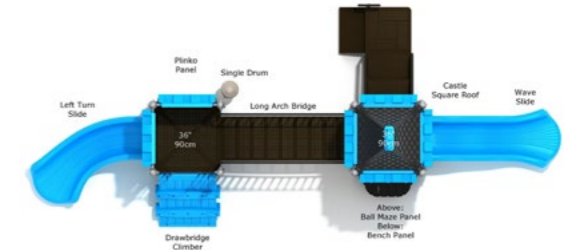

CALL (800) 667-0097

2 - 12 YEARS

Chancellor's Chamber

#PCT039
 Safety Zone: 21' 9" X 24' 1"
 Ages: 2 - 12 years
 Child Capacity: 10 - 14
 Fall Height: 48"

Coastal Citadel

#PCT055
 Safety Zone: 35' 7" X 22' 3"
 Ages: 2 - 12 years
 Child Capacity: 20 - 24
 Fall Height: 36"