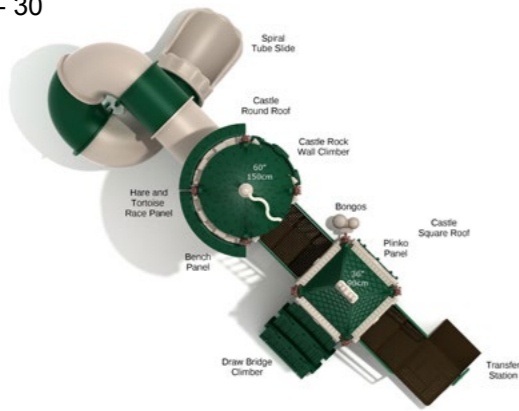

Cordial Castle

#PCT053
Safety Zone: 21' 2" X 33' 6"
Ages: 5 - 12 years
Child Capacity: 26 - 30
Fall Height: 60"