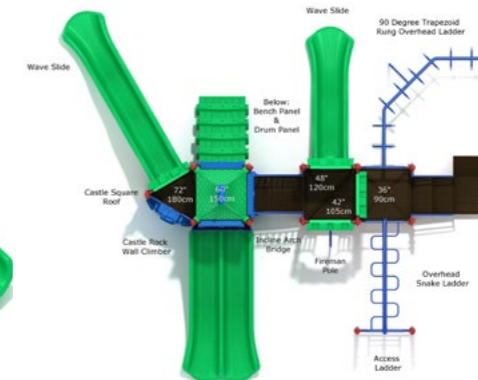

Forbidden Fortune

#PCT006
Safety Zone: 33' 6" X 36' 3"
Ages: 5 - 12 years
Child Capacity: 33 - 40
Fall Height: 84"