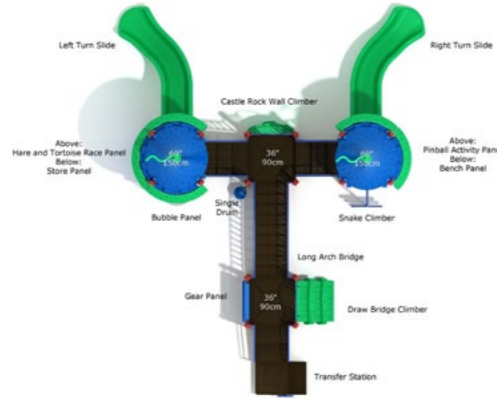

Gilded Towers

#PCT048
Safety Zone: 36' 11" X 31' 9"
Ages: 2 - 12 years
Child Capacity: 30 - 35
Fall Height: 60"