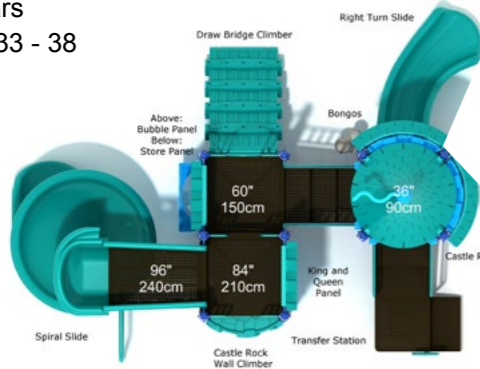

Cordial Castle

#PCT053
 Safety Zone: 21' 2" X 33' 6"
 Ages: 5 - 12 years
 Child Capacity: 26 - 30
 Fall Height: 60"

Watling Wardship

#PCT070
 Safety Zone: 31' 10" X 34' 7"
 Ages: 5 - 12 years
 Child Capacity: 31 - 36
 Fall Height: 84"

Winter Winds

#PCT013
 Safety Zone: 24' 7" X 43' 4"
 Ages: 5 - 12 years
 Child Capacity: 29 - 34
 Fall Height: 72"

Forbidden Fortune

#PCT006
 Safety Zone: 33' 6" X 36' 3"
 Ages: 5 - 12 years
 Child Capacity: 33 - 40
 Fall Height: 84"

Camelot Court

#PCT012
 Safety Zone: 25' 7" X 29' 10"
 Ages: 5 - 12 years
 Child Capacity: 33 - 38
 Fall Height: 96"

Bravery Helm

#PCT035
 Safety Zone: 31' X 33' 10"
 Ages: 5 - 12 years
 Child Capacity: 33 - 38
 Fall Height: 72"