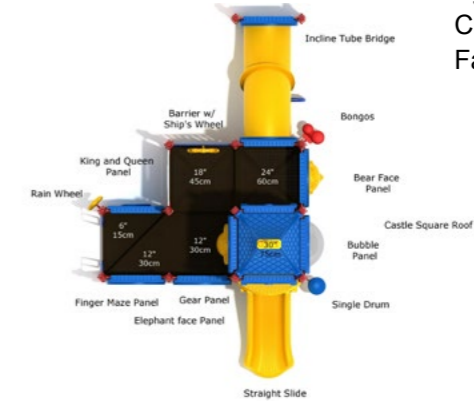

Hall of Kings

#PCT033
Safety Zone: 22' 10" X 15' 6"
Ages: 6 - 23 month
Child Capacity: 29 - 34
Fall Height: 30"

Arrow Loop Archer

#PCT045
Safety Zone: 14' 9" X 24' 4"
Ages: 6 - 23 month
Child Capacity: 21 - 25
Fall Height: 30"