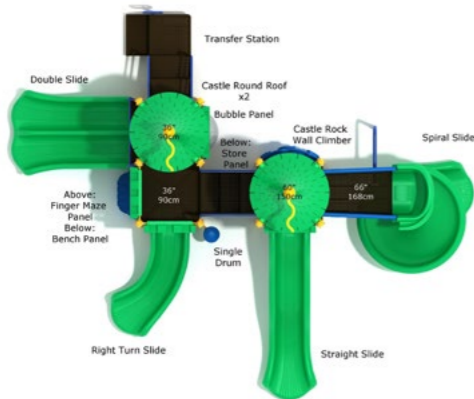

Friar's Fealty

#PCT004
Safety Zone: 31' 7" X 35'
Ages: 2 - 12 years
Child Capacity: 32 - 42
Fall Height: 66"