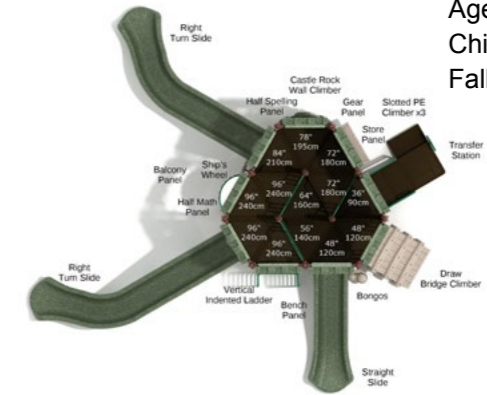

Camelot Court

#PCT012
 Safety Zone: 25' 7" X 29' 10"
 Ages: 5 - 12 years
 Child Capacity: 33 - 38
 Fall Height: 96"

Bravery Helm

#PCT035
 Safety Zone: 31' X 33' 10"
 Ages: 5 - 12 years
 Child Capacity: 33 - 38
 Fall Height: 72"

Woodland Escape

#PCT057
 Safety Zone: 29' 2" X 38' 7"
 Ages: 5 - 12 years
 Child Capacity: 32 - 36
 Fall Height: 60"

League of Luck

#PCT023
 Safety Zone: 35' 6" X 38' 7"
 Ages: 5 - 12 years
 Child Capacity: 41 - 45
 Fall Height: 96"