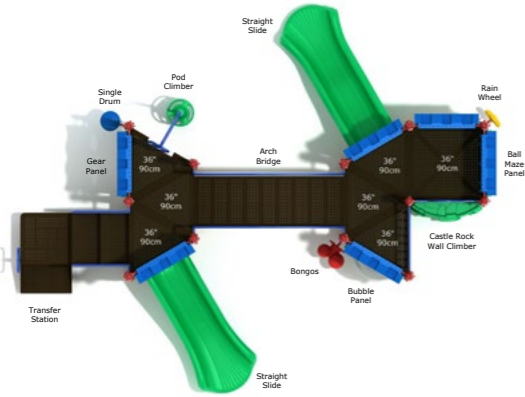

Guarded Gatehouse

#PCT069

Safety Zone: 23' 10" X 27' 3"

Ages: 2 - 5 years

Child Capacity: 20 - 26

Fall Height: 36"

May Day Market

#PCT019