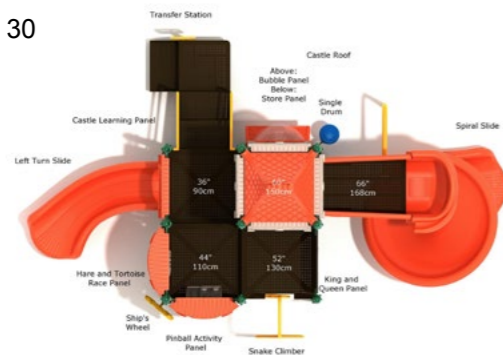

Winding River Lookout

#PCT002
Safety Zone: 24' 4" X 31' 1"
Ages: 2 - 12 years
Child Capacity: 26 - 30
Fall Height: 66"