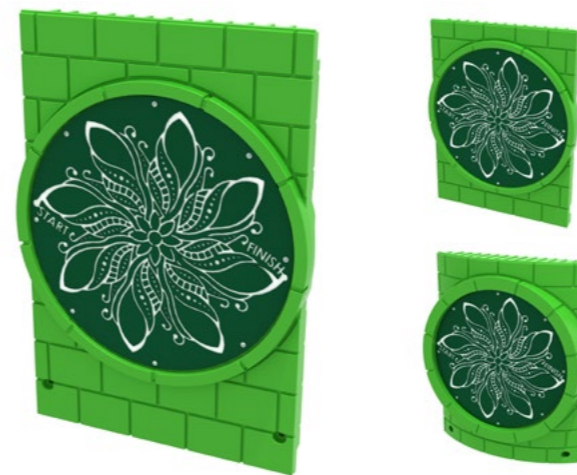

**New
Brick Texture**

**Uses
3.5-inch Posts**

**Instantly
Recognizable
Theming**

Castle Bubble Panel
#PECCT001

Castle Gear Panel
#PECCT003

Castle Activity Wheel Panel
#PECCT004

Castle Ball Maze Panel
#PECCT005