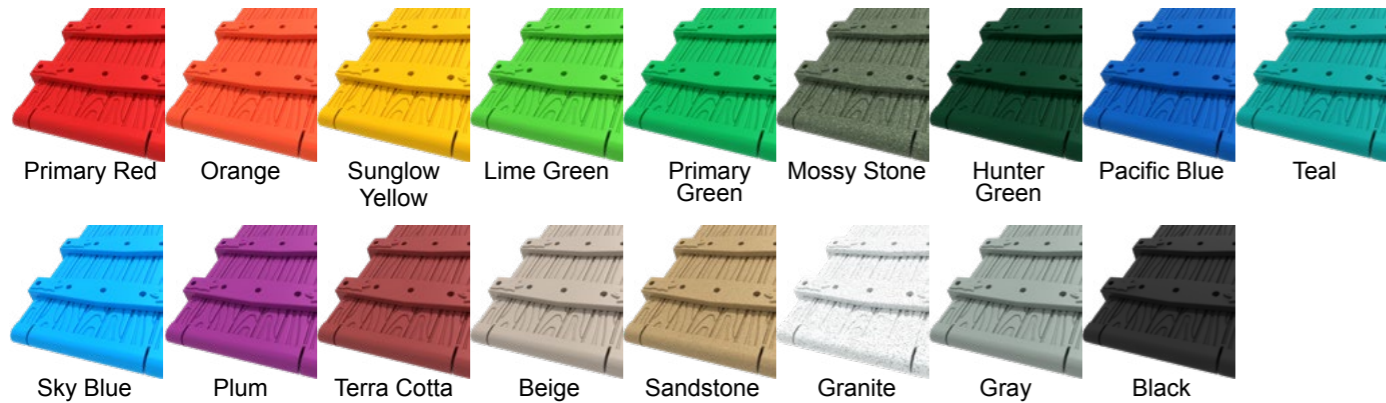

COLOR OPTIONS

Our wide range of color options allows you to make your castle match your existing playground, or to distinguish the castle and make it a playground centerpiece. From posts to climbers to slides, color customization can be applied to just about any aspect of the Castle Series structures, making it easy to find the perfect color combination for your playground.

POSTS AND METALS

PLASTICS

HANDHOLDS

POLYETHYLENE PANEL

HOLE PANEL POLYETHYLENE INSERT

ROCK CLIMBER POLYETHYLENE

RAIN WHEEL

SHIP'S WHEEL

PARROT TOPPER