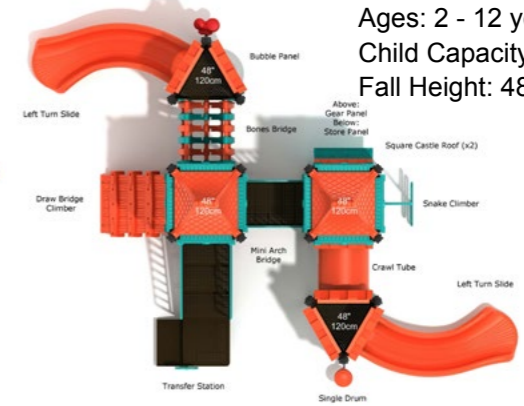

Rider's Reach

#PCT073
 Safety Zone: 36' 4" X 31' 9"
 Ages: 2 - 12 years
 Child Capacity: 26 - 30
 Fall Height: 60"

Oracle's Library

#PCT043
 Safety Zone: 34' 5" X 31'
 Ages: 2 - 12 years
 Child Capacity: 28 - 32
 Fall Height: 60"

Winding River Lookout

#PCT002
 Safety Zone: 24' 4" X 31' 1"
 Ages: 2 - 12 years
 Child Capacity: 26 - 30
 Fall Height: 66"

Hemyock Halls

#PCT054
 Safety Zone: 36' 1" X 26' 5"
 Ages: 2 - 12 years
 Child Capacity: 18 - 24
 Fall Height: 48"

Albion Abbey

#PCT063
 Safety Zone: 23' 11" X 31' 10"
 Ages: 2 - 12 years
 Child Capacity: 33 - 38
 Fall Height: 60"

Dragon's Dungeon

#PCT014
 Safety Zone: 27' 8" X 31' 5"
 Ages: 2 - 12 years
 Child Capacity: 25 - 35
 Fall Height: 48"