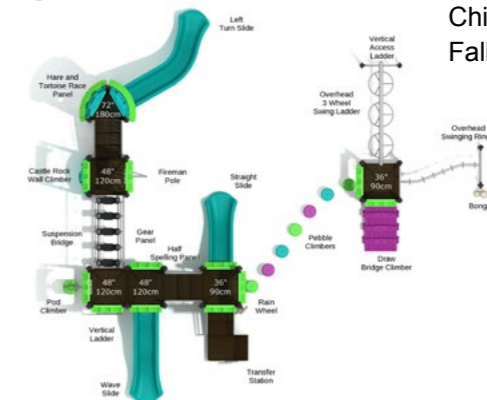

Seaside Spires

#PCT009
Safety Zone: 29' 10" X 35' 2"
Ages: 5 - 12 years
Child Capacity: 25 - 32
Fall Height: 72"

Raiding Wreckage

#PCT021
Safety Zone: 44' 5" X 47' 7"
Ages: 5 - 12 years
Child Capacity: 51 - 55
Fall Height: 84"