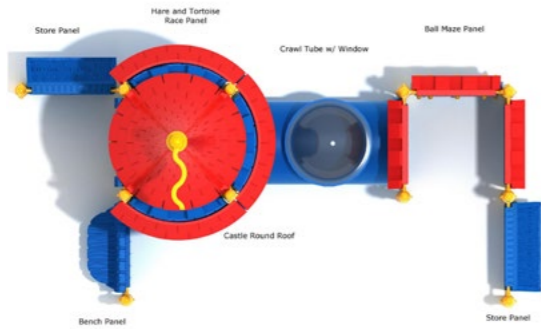

Ironclad Fortress

#PCT065
 Safety Zone: 15' 3" X 15' 3"
 Ages: 6 - 23 month
 Child Capacity: 28 - 32
 Fall Height: N/A

Cake Fort

#PCT062
 Safety Zone: 16' 9" X 21' 4"
 Ages: 6 - 23 month
 Child Capacity: 16 - 23
 Fall Height: 30"