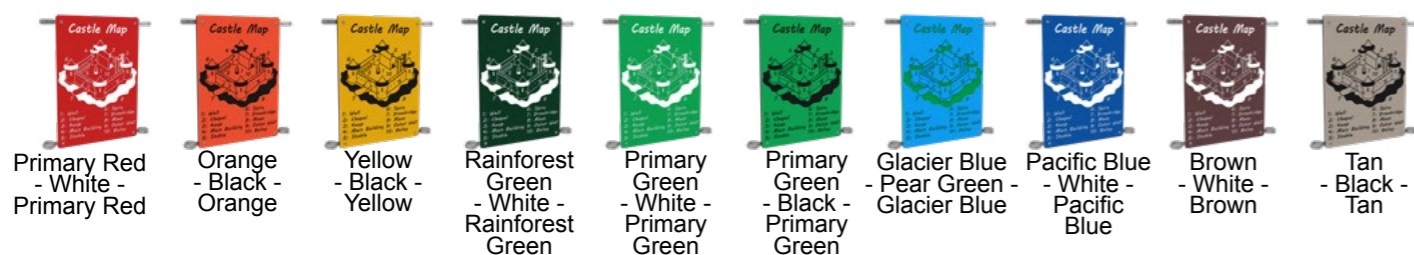

POLYETHYLENE PANEL