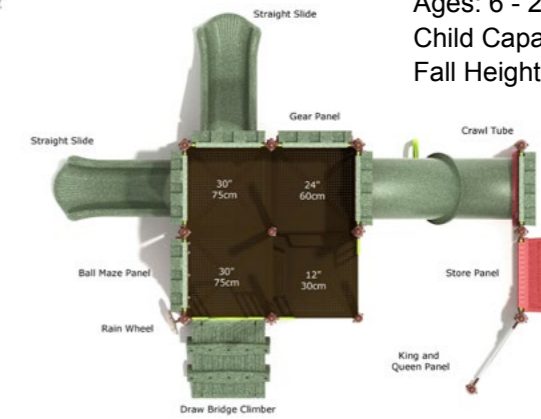

Ironclad Fortress

#PCT065
 Safety Zone: 15' 3" X 15' 3"
 Ages: 6 - 23 month
 Child Capacity: 28 - 32
 Fall Height: N/A

Cake Fort

#PCT062
 Safety Zone: 16' 9" X 21' 4"
 Ages: 6 - 23 month
 Child Capacity: 16 - 23
 Fall Height: 30"

Barley Break

#PCT046
 Safety Zone: 18' 11" X 22' 4"
 Ages: 6 - 23 month
 Child Capacity: 28 - 35
 Fall Height: 30"

Hall of Kings

#PCT033
 Safety Zone: 22' 10" X 15' 6"
 Ages: 6 - 23 month
 Child Capacity: 29 - 34
 Fall Height: 30"