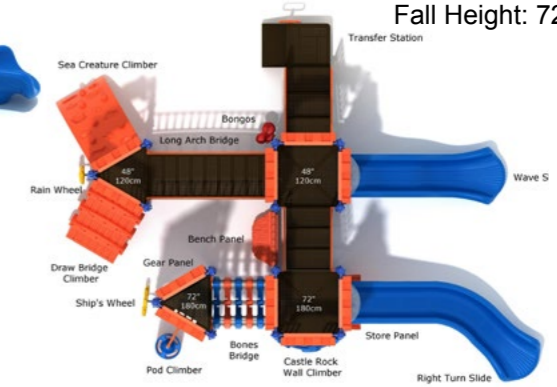

Alcazar Acres

#PCT001
Safety Zone: 29' X 35' 3"
Ages: 2 - 12 years
Child Capacity: 35 - 40
Fall Height: 72"