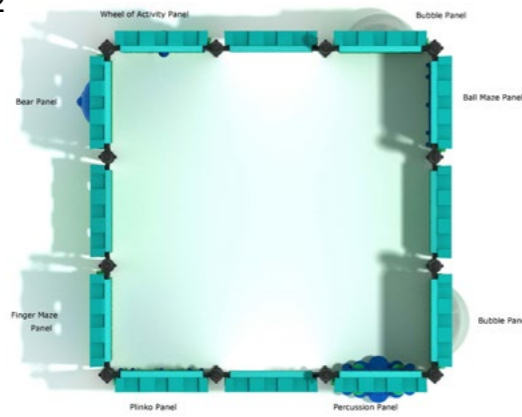

Ironclad Fortress

#PCT065
 Safety Zone: 15' 3" X 15' 3"
 Ages: 6 - 23 month
 Child Capacity: 28 - 32
 Fall Height: N/A

Cake Fort

#PCT062
 Safety Zone: 16' 9" X 21' 4"
 Ages: 6 - 23 month
 Child Capacity: 16 - 23
 Fall Height: 30"