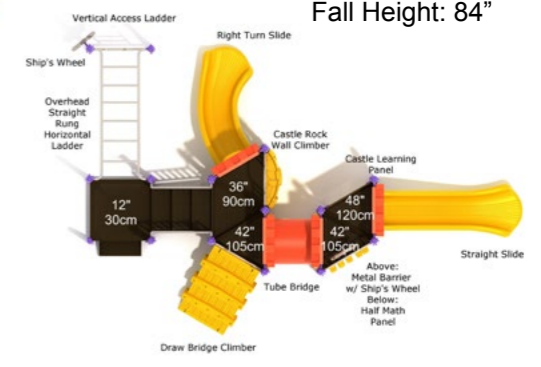

Shrieking Chateau
#PCT027
Safety Zone: 26' 2" X 33' 10"
Ages: 5 - 12 years
Child Capacity: 34 - 40
Fall Height: 84"