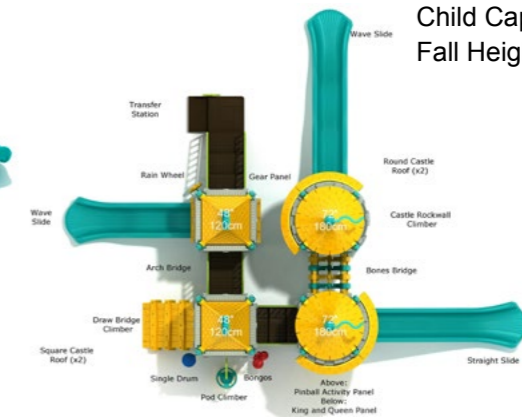

Camelot Court

#PCT012
 Safety Zone: 25' 7" X 29' 10"
 Ages: 5 - 12 years
 Child Capacity: 33 - 38
 Fall Height: 96"

Bravery Helm

#PCT035
 Safety Zone: 31' X 33' 10"
 Ages: 5 - 12 years
 Child Capacity: 33 - 38
 Fall Height: 72"

Woodland Escape

#PCT057
 Safety Zone: 29' 2" X 38' 7"
 Ages: 5 - 12 years
 Child Capacity: 32 - 36
 Fall Height: 60"

League of Luck

#PCT023
 Safety Zone: 35' 6" X 38' 7"
 Ages: 5 - 12 years
 Child Capacity: 41 - 45
 Fall Height: 96"

Chivalry Canyon

#PCT060
 Safety Zone: 29' 1" X 32' 11"
 Ages: 5 - 12 years
 Child Capacity: 25 - 30
 Fall Height: 66"

Song of Sages

#PCT011
 Safety Zone: 33' 10" X 39' 1"
 Ages: 5 - 12 years
 Child Capacity: 42 - 48
 Fall Height: 72"