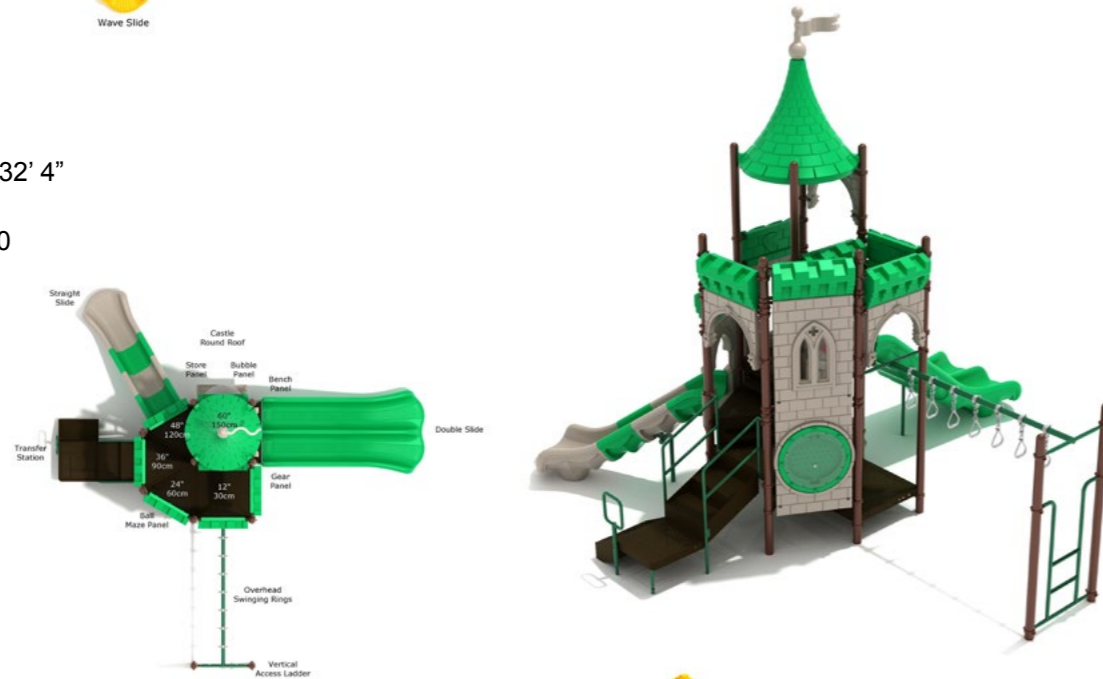

Baron's Bounty

#PCT051
Safety Zone: 31' 6" X 32' 4"
Ages: 5 - 12 years
Child Capacity: 26 - 30
Fall Height: 84"