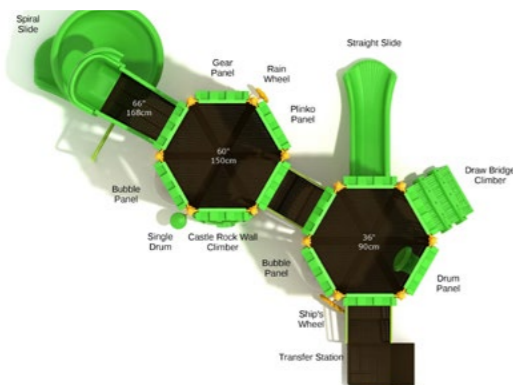

Jade Paradise

#PCT003
 Safety Zone: 24' 10" X 34' 3"
 Ages: 2 - 12 years
 Child Capacity: 25 - 35
 Fall Height: 48"

Samhain Siege

#PCT058
 Safety Zone: 23' 10" X 33' 9"
 Ages: 2 - 12 years
 Child Capacity: 33 - 38
 Fall Height: 60"

Fort Arthur

#PCT056
 Safety Zone: 35' 10" X 26' 5"
 Ages: 2 - 12 years
 Child Capacity: 40 - 48
 Fall Height: 66"

Paddock Point

#PCT026
 Safety Zone: 26' 7" X 34' 10"
 Ages: 2 - 12 years
 Child Capacity: 36 - 42
 Fall Height: 60"