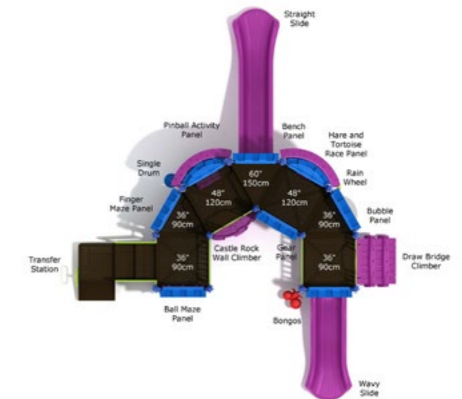

Lambkin's Lute

#PCT076

Safety Zone: 33' 11" X 30' 5"

Ages: 2 - 5 years

Child Capacity: 26 - 30

Fall Height: 60"