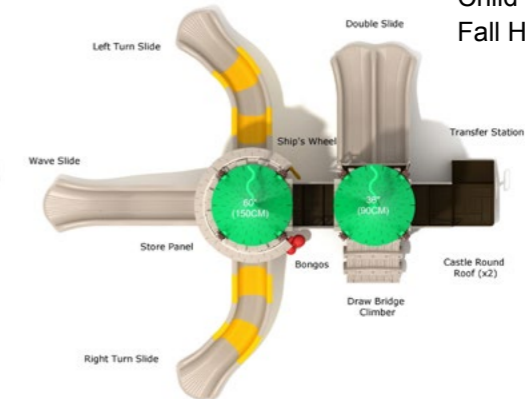

Oracle's Library

#PCT043
Safety Zone: 34' 5" X 31'
Ages: 2 - 12 years
Child Capacity: 28 - 32
Fall Height: 60"